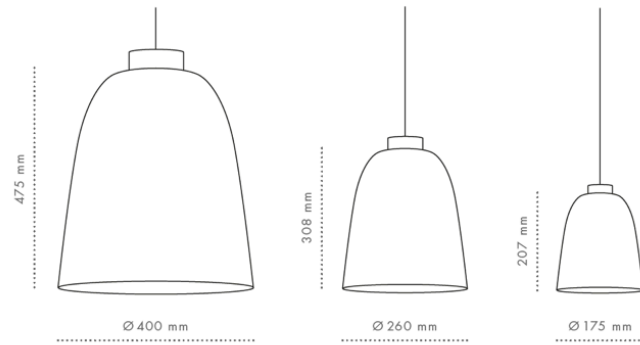

SHAPES

**SUMMERA**  
January 2018

SIZE	RRP EUR (excl. Vat)
Small - 3 meter	199,00
Small - 6 meter	214,00
Medium - 3 meter	275,00
Medium - 6 meter	290,00
Large - 3 meter	495,00
Large - 6 meter	510,00

**SUMMERA - Shade**