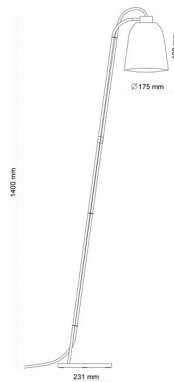

SHAPES

SUMMERA
January 2018

SIZE	RRP EUR (excl. Vat)
Floor	440,00
Table	330,00
Wall	220,00

SUMMERA - Floor

Product code	Description	RRP € (excl. VAT)	EAN
11001	SUMMERA Floor Matt Black - Pall. Silver + Black Cord (Incl. Matt Black Base)	150W E27 440	4260482210427
11002	SUMMERA Floor Matt Black - Pall. Silver + Red Cord (Incl. Matt Black Base)	150W E27 440	4260482210434
11003	SUMMERA Floor Matt Black - Pall. Silver + White Cord (Incl. Matt Black Base)	150W E27 440	4260482210441
11004	SUMMERA Floor Matt Black - Gold + Black/Gold Cord (Incl. Matt Black Base)	150W E27 440	4260482210458
11005	SUMMERA Floor Matt Black - Gold + Black Cord (Incl. Matt Black Base)	150W E27 440	4260482210465
11006	SUMMERA Floor Matt Black/Gold - Gold + Black/Gold Cord (Incl. Matt Black Base)	150W E27 440	4260482210472
11007	SUMMERA Floor Matt Black/Gold - Gold + Black Cord (Incl. Matt Black Base)	150W E27 440	4260482210489
11008	SUMMERA Floor Matt Black/Rose - Rose + Black Cord (Incl. Matt Black Base)	150W E27 440	4260482210496
11009	SUMMERA Floor Matt White - Pall. Silver + Black Cord (Incl. Matt White Base)	150W E27 440	4260482210502
11010	SUMMERA Floor Matt White - Pall. Silver + Red Cord (Incl. Matt White Base)	150W E27 440	4260482210519
11011	SUMMERA Floor Matt White - Pall. Silver + White Cord (Incl. Matt White Base)	150W E27 440	4260482210526
11012	SUMMERA Floor Matt White - Gold + White/Gold Cord (Incl. Matt White Base)	150W E27 440	4260482210533
11013	SUMMERA Floor Matt White - Gold + White Cord (Incl. Matt White Base)	150W E27 440	4260482210540
11014	SUMMERA Floor Matt White - Rose + White/Rose Cord (Incl. Matt White Base)	150W E27 440	4260482210557
11015	SUMMERA Floor Matt White - Rose + White Cord (Incl. Matt White Base)	150W E27 440	4260482210564
11016	SUMMERA Floor Matt White/Gold - Gold + White/Gold Cord (Incl. Matt White Base)	150W E27 440	4260482210571
11017	SUMMERA Floor Matt White/Gold - Gold + White Cord (Incl. Matt White Base)	150W E27 440	4260482210588
11018	SUMMERA Floor Matt White/Rose - Rose + White/Rose Cord (Incl. Matt White Base)	150W E27 440	4260482210595
11019	SUMMERA Floor Matt White/Rose - Rose + White Cord (Incl. Matt White Base)	150W E27 440	4260482210601

SUMMERA - Table

Product code	Description	RRP € (excl. VAT)	EAN
12001	SUMMERA Table Matt Black - Pall. Silver + Black Cord (Incl. Matt Black Base)	100W E14 330	4260482210618
12002	SUMMERA Table Matt Black - Pall. Silver + Red Cord (Incl. Matt Black Base)	100W E14 330	4260482210625
12003	SUMMERA Table Matt Black - Pall. Silver + White Cord (Incl. Matt Black Base)	100W E14 330	4260482210632
12004	SUMMERA Table Matt Black - Gold + Black/Gold Cord (Incl. Matt Black Base)	100W E14 330	4260482210649
12005	SUMMERA Table Matt Black - Gold + Black Cord (Incl. Matt Black Base)	100W E14 330	4260482210656
12006	SUMMERA Table Matt Black/Gold - Gold + Black/Gold Cord (Incl. Matt Black Base)	100W E14 330	4260482210663