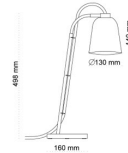

SUMMERA
January 2018

SIZE	RRP EUR (excl. Vat)
Floor	440,00
Table	330,00
Wall	220,00

SUMMERA - Floor

Product code	Description	RRP € (excl. VAT)	EAN
11001	SUMMERA Floor Matt Black - Pall. Silver + Black Cord (Incl. Matt Black Base)	150W E27 440	4260482210427
11002	SUMMERA Floor Matt Black - Pall. Silver + Red Cord (Incl. Matt Black Base)	150W E27 440	4260482210434
11003	SUMMERA Floor Matt Black - Pall. Silver + White Cord (Incl. Matt Black Base)	150W E27 440	4260482210441
11004	SUMMERA Floor Matt Black - Gold + Black/Gold Cord (Incl. Matt Black Base)	150W E27 440	4260482210458
11005	SUMMERA Floor Matt Black - Gold + Black Cord (Incl. Matt Black Base)	150W E27 440	4260482210465
11006	SUMMERA Floor Matt Black/Gold - Gold + Black/Gold Cord (Incl. Matt Black Base)	150W E27 440	4260482210472
11007	SUMMERA Floor Matt Black/Gold - Gold + Black Cord (Incl. Matt Black Base)	150W E27 440	4260482210489
11008	SUMMERA Floor Matt Black/Rose - Rose + Black Cord (Incl. Matt Black Base)	150W E27 440	4260482210496
11009	SUMMERA Floor Matt White - Pall. Silver + Black Cord (Incl. Matt White Base)	150W E27 440	4260482210502
11010	SUMMERA Floor Matt White - Pall. Silver + Red Cord (Incl. Matt White Base)	150W E27 440	4260482210519
11011	SUMMERA Floor Matt White - Pall. Silver + White Cord (Incl. Matt White Base)	150W E27 440	4260482210526
11012	SUMMERA Floor Matt White - Gold + White/Gold Cord (Incl. Matt White Base)	150W E27 440	4260482210533
11013	SUMMERA Floor Matt White - Gold + White Cord (Incl. Matt White Base)	150W E27 440	4260482210540
11014	SUMMERA Floor Matt White - Rose + White/Rose Cord (Incl. Matt White Base)	150W E27 440	4260482210557
11015	SUMMERA Floor Matt White - Rose + White Cord (Incl. Matt White Base)	150W E27 440	4260482210564
11016	SUMMERA Floor Matt White/Gold - Gold + White/Gold Cord (Incl. Matt White Base)	150W E27 440	4260482210571
11017	SUMMERA Floor Matt White/Gold - Gold + White Cord (Incl. Matt White Base)	150W E27 440	4260482210588
11018	SUMMERA Floor Matt White/Rose - Rose + White/Rose Cord (Incl. Matt White Base)	150W E27 440	4260482210595
11019	SUMMERA Floor Matt White/Rose - Rose + White Cord (Incl. Matt White Base)	150W E27 440	4260482210601

SUMMERA - Table

Product code	Description	RRP € (excl. VAT)	EAN
12001	SUMMERA Table Matt Black - Pall. Silver + Black Cord (Incl. Matt Black Base)	100W E14 330	4260482210618
12002	SUMMERA Table Matt Black - Pall. Silver + Red Cord (Incl. Matt Black Base)	100W E14 330	4260482210625
12003	SUMMERA Table Matt Black - Pall. Silver + White Cord (Incl. Matt Black Base)	100W E14 330	4260482210632
12004	SUMMERA Table Matt Black - Gold + Black/Gold Cord (Incl. Matt Black Base)	100W E14 330	4260482210649
12005	SUMMERA Table Matt Black - Gold + Black Cord (Incl. Matt Black Base)	100W E14 330	4260482210656
12006	SUMMERA Table Matt Black/Gold - Gold + Black/Gold Cord (Incl. Matt Black Base)	100W E14 330	4260482210663